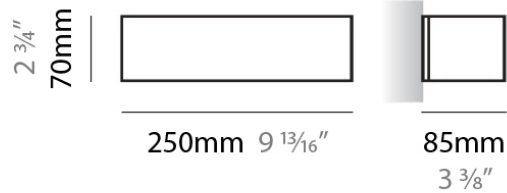

TOY SURFACE

D83139

GENERAL

Series: Toy _____
Brand: Panzeri _____
Division: Design _____
Mounting Type: Surface _____
Mounting Location: Wall _____
Subcategory: Ambient _____

PHYSICAL

Shape: Rectangle _____
Length (mm): 250 _____
Length (in): 9 ⁷/₁₆ _____
Height (mm): 70 _____
Height (in): 2 ³/₄ _____
Extension (mm): 85 _____
Extension (in): 3 ¹/₄ _____
Light Distribution: Direct / Indirect _____
Weight (kg): 0.9 _____
Weight (lbs): 2 _____
Diffuser: Frost White Glass _____
Fixture Finish: SST _____
Fixture Material: Metal _____

ELECTRICAL

Number of Lamps: 1 _____
Lamp Type: CFL _____
Bulb Included: Bulb Not Included _____
Total Output Wattage (W): 26 _____
Max. Wattage Per Lamp (W): 26 _____
Lamp Base: GX24-q3 _____
Driver Included: Yes _____
Driver Type: Ballast - 120Vac - Non-dimming _____
Input Voltage (V): 120 _____

LED

OPTICAL

RATINGS AND CERTIFICATIONS

Certified By: CSA Certified to UL and CSA Standards _____
IP rating: IP40 _____